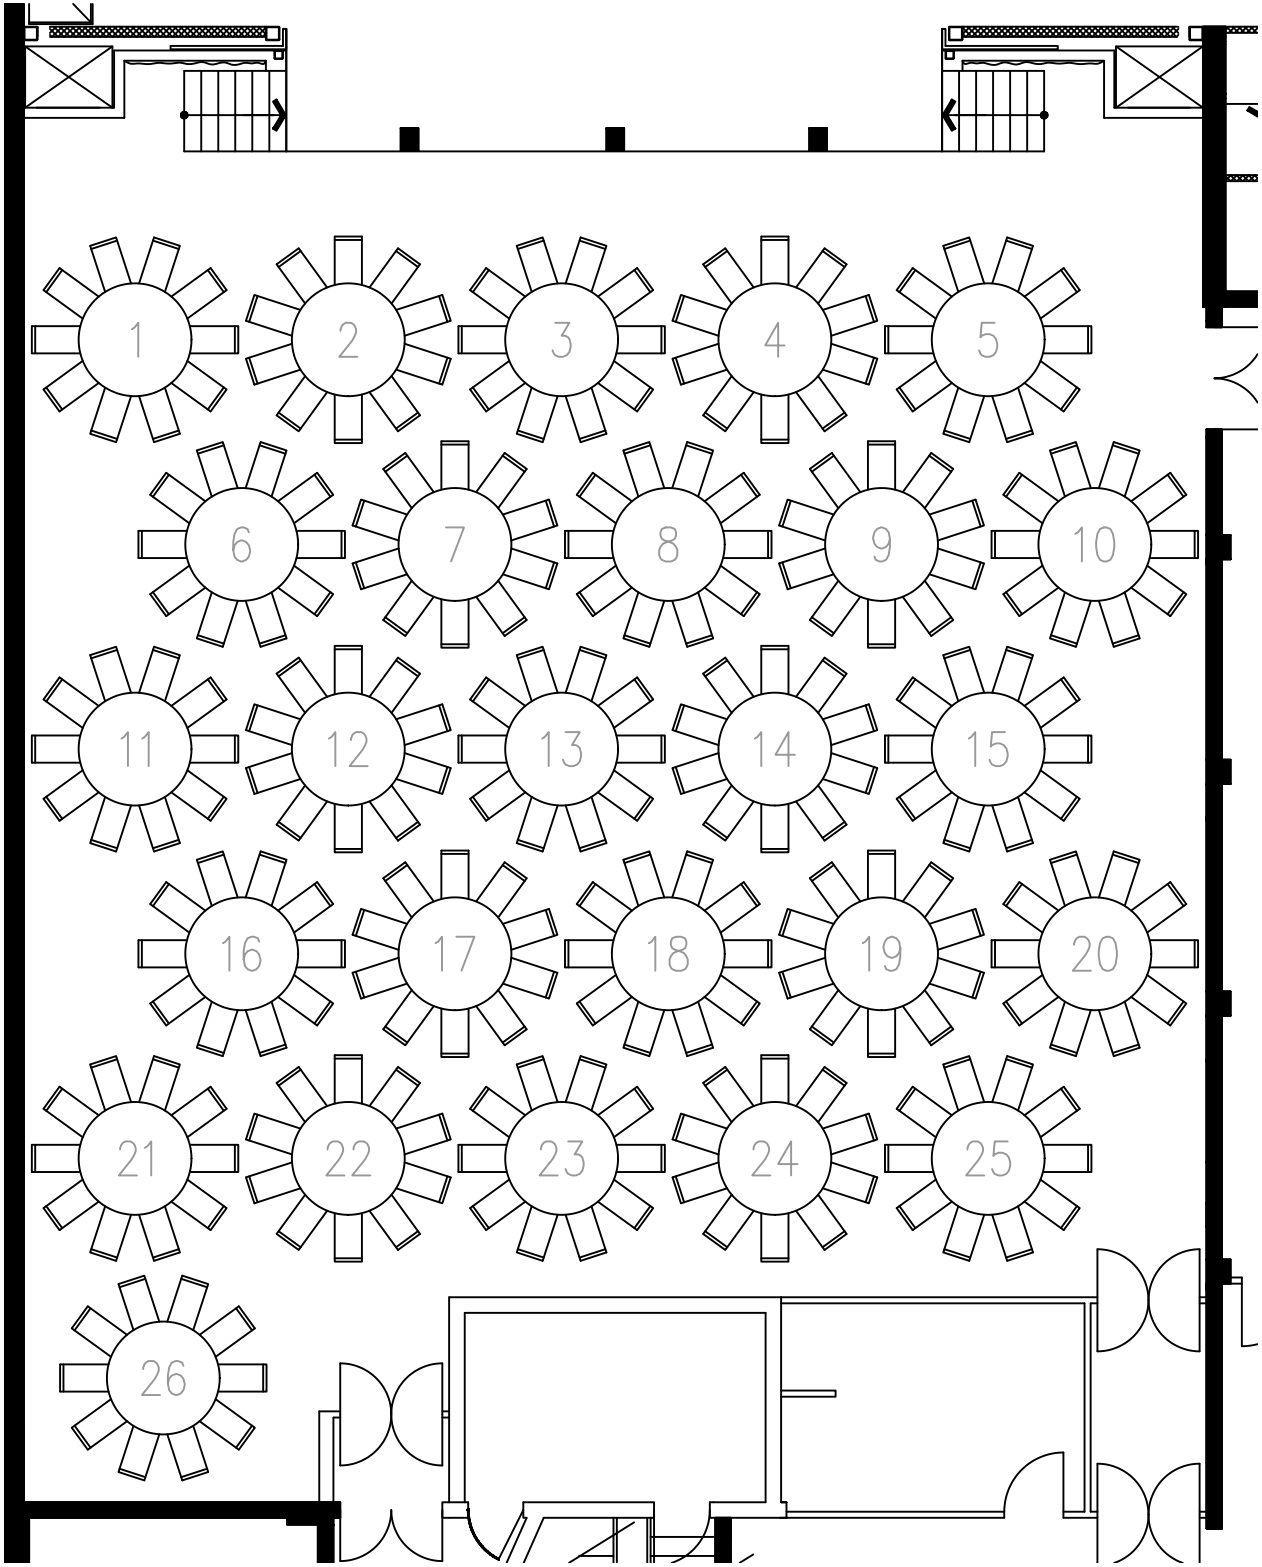

NEW SWAN HILL TOWN HALL
CABARET LAYOUT 260

NEW SWAN HILL TOWN HALL
CABARET LAYOUT 320

NEW SWAN HILL TOWN HALL
CABARET LAYOUT 290

NEW SWAN HILL TOWN HALL
CABARET LAYOUT 270