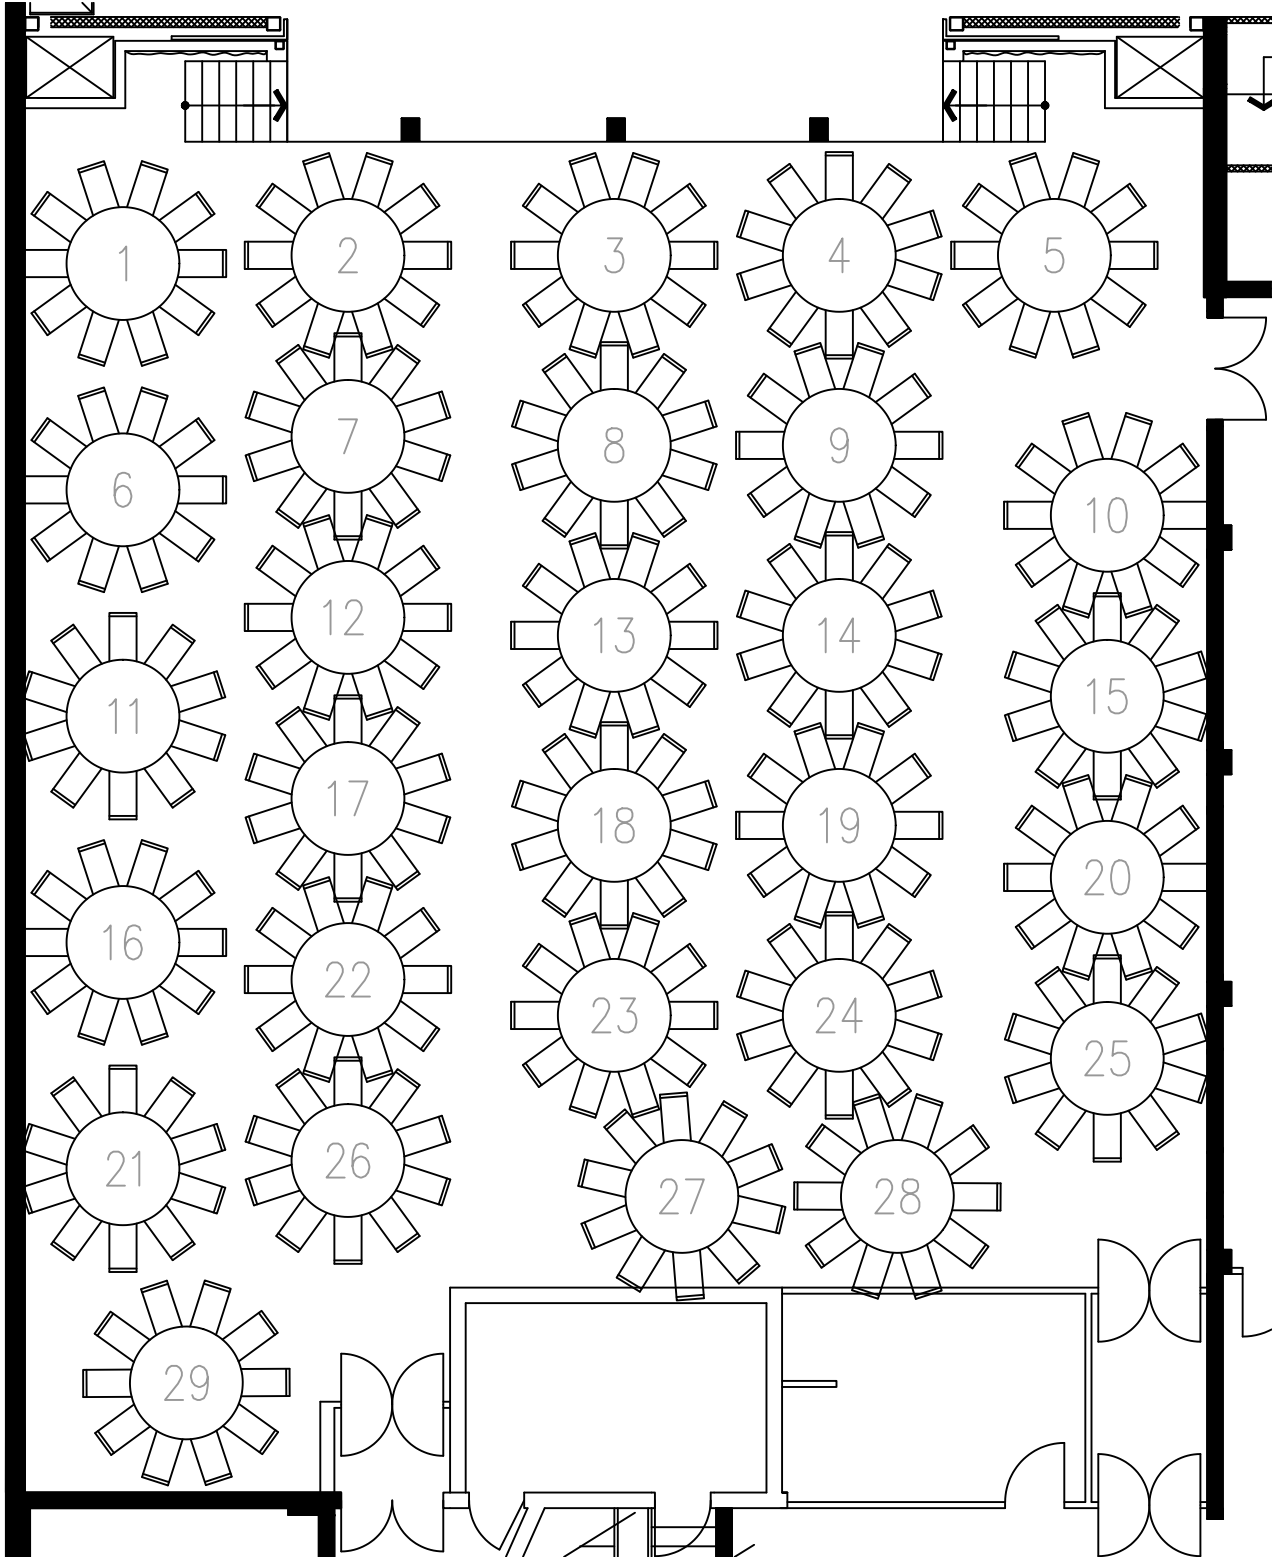

NEW SWAN HILL TOWN HALL
CABARET LAYOUT 260

NEW SWAN HILL TOWN HALL
CABARET LAYOUT 320

NEW SWAN HILL TOWN HALL
CABARET LAYOUT 290

NEW SWAN HILL TOWN HALL
CABARET LAYOUT 270