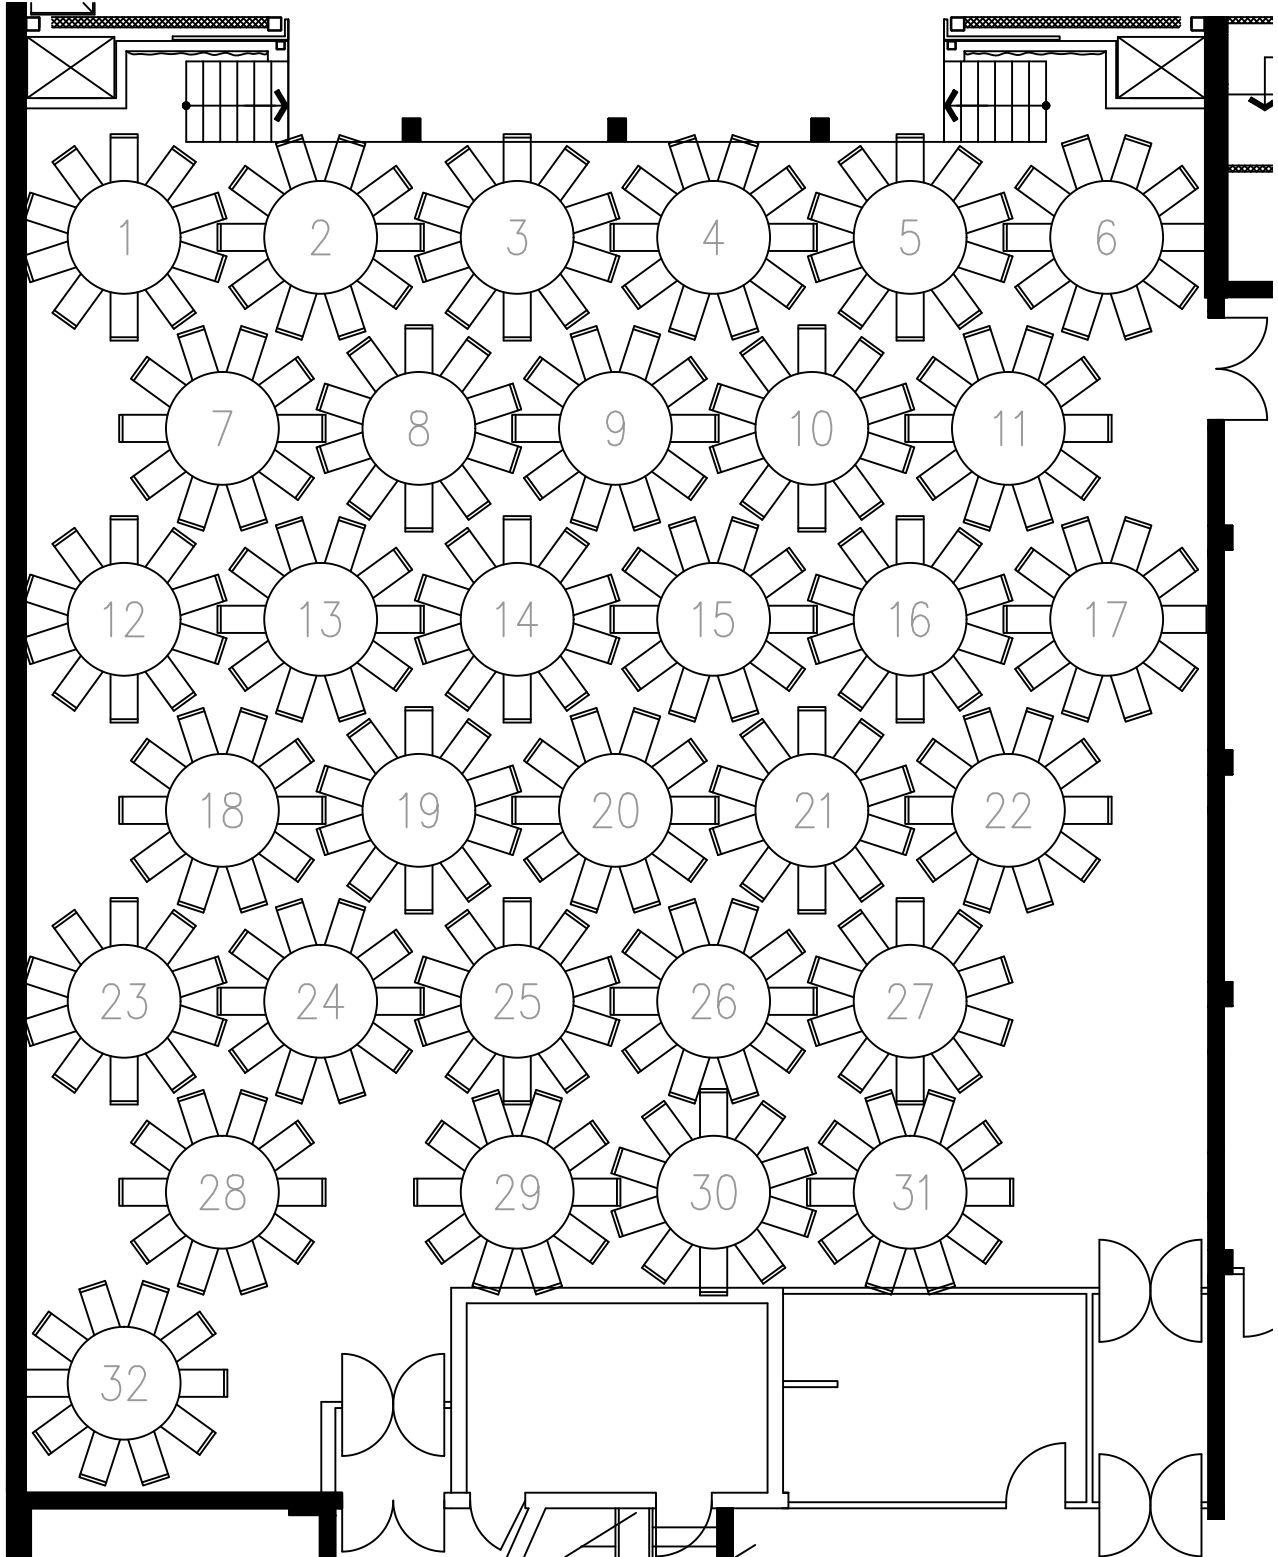

NEW SWAN HILL TOWN HALL
CABARET LAYOUT 260

NEW SWAN HILL TOWN HALL
CABARET LAYOUT 320

NEW SWAN HILL TOWN HALL
CABARET LAYOUT 290

NEW SWAN HILL TOWN HALL
CABARET LAYOUT 270