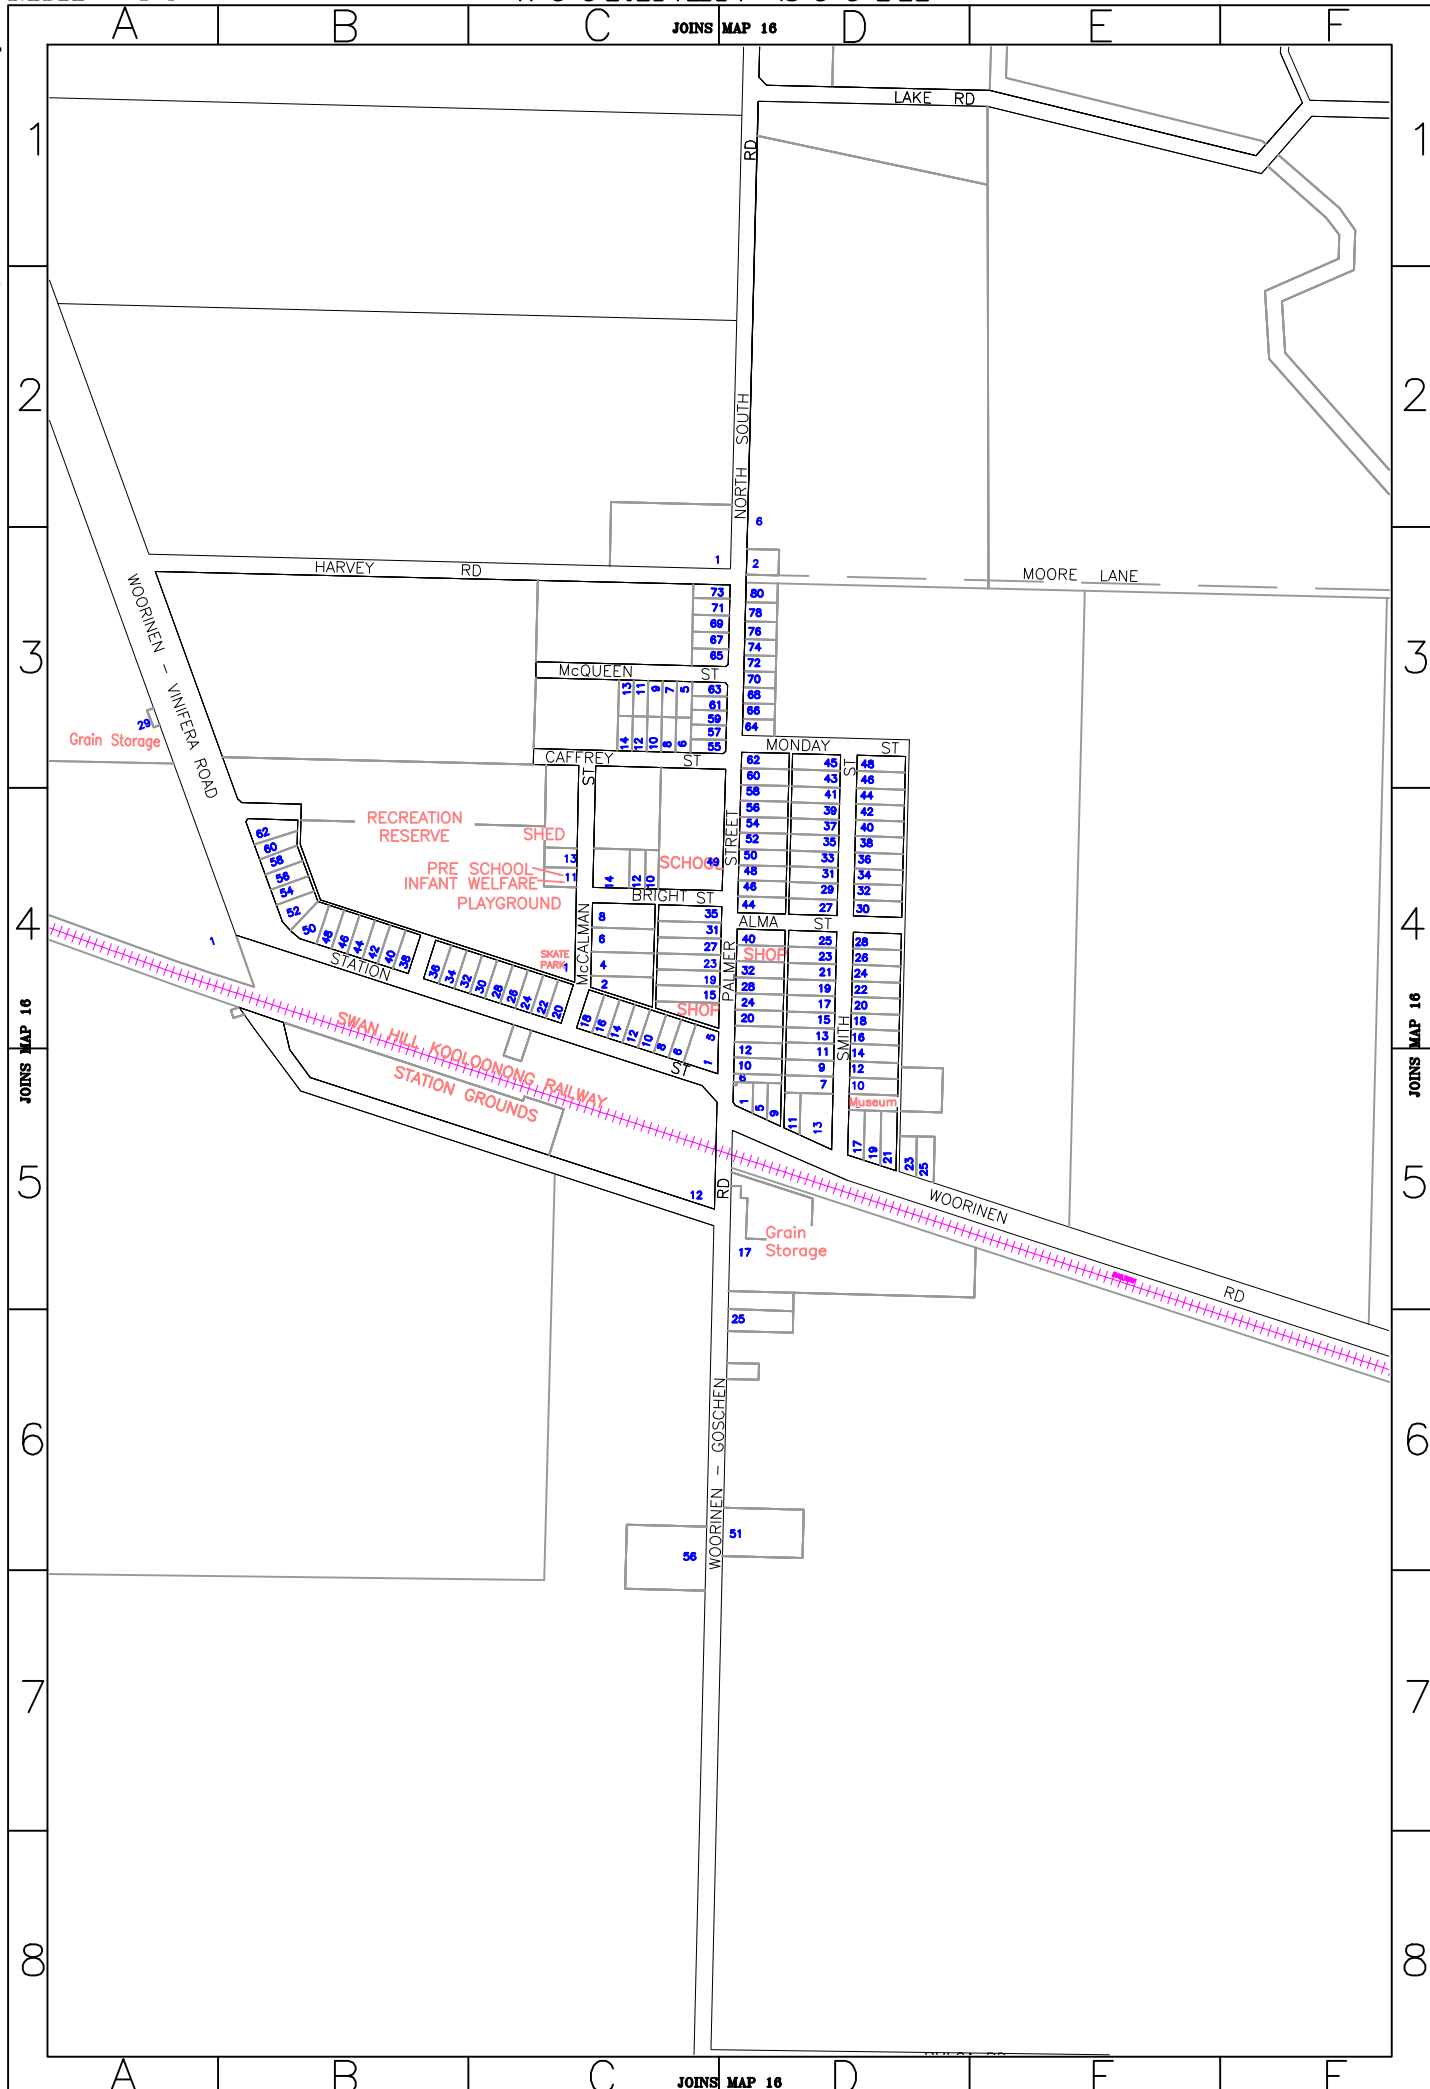

MAP 35

WOORINEN SOUTH

SCALE:

JOINS MAP 16

JOINS MAP 16