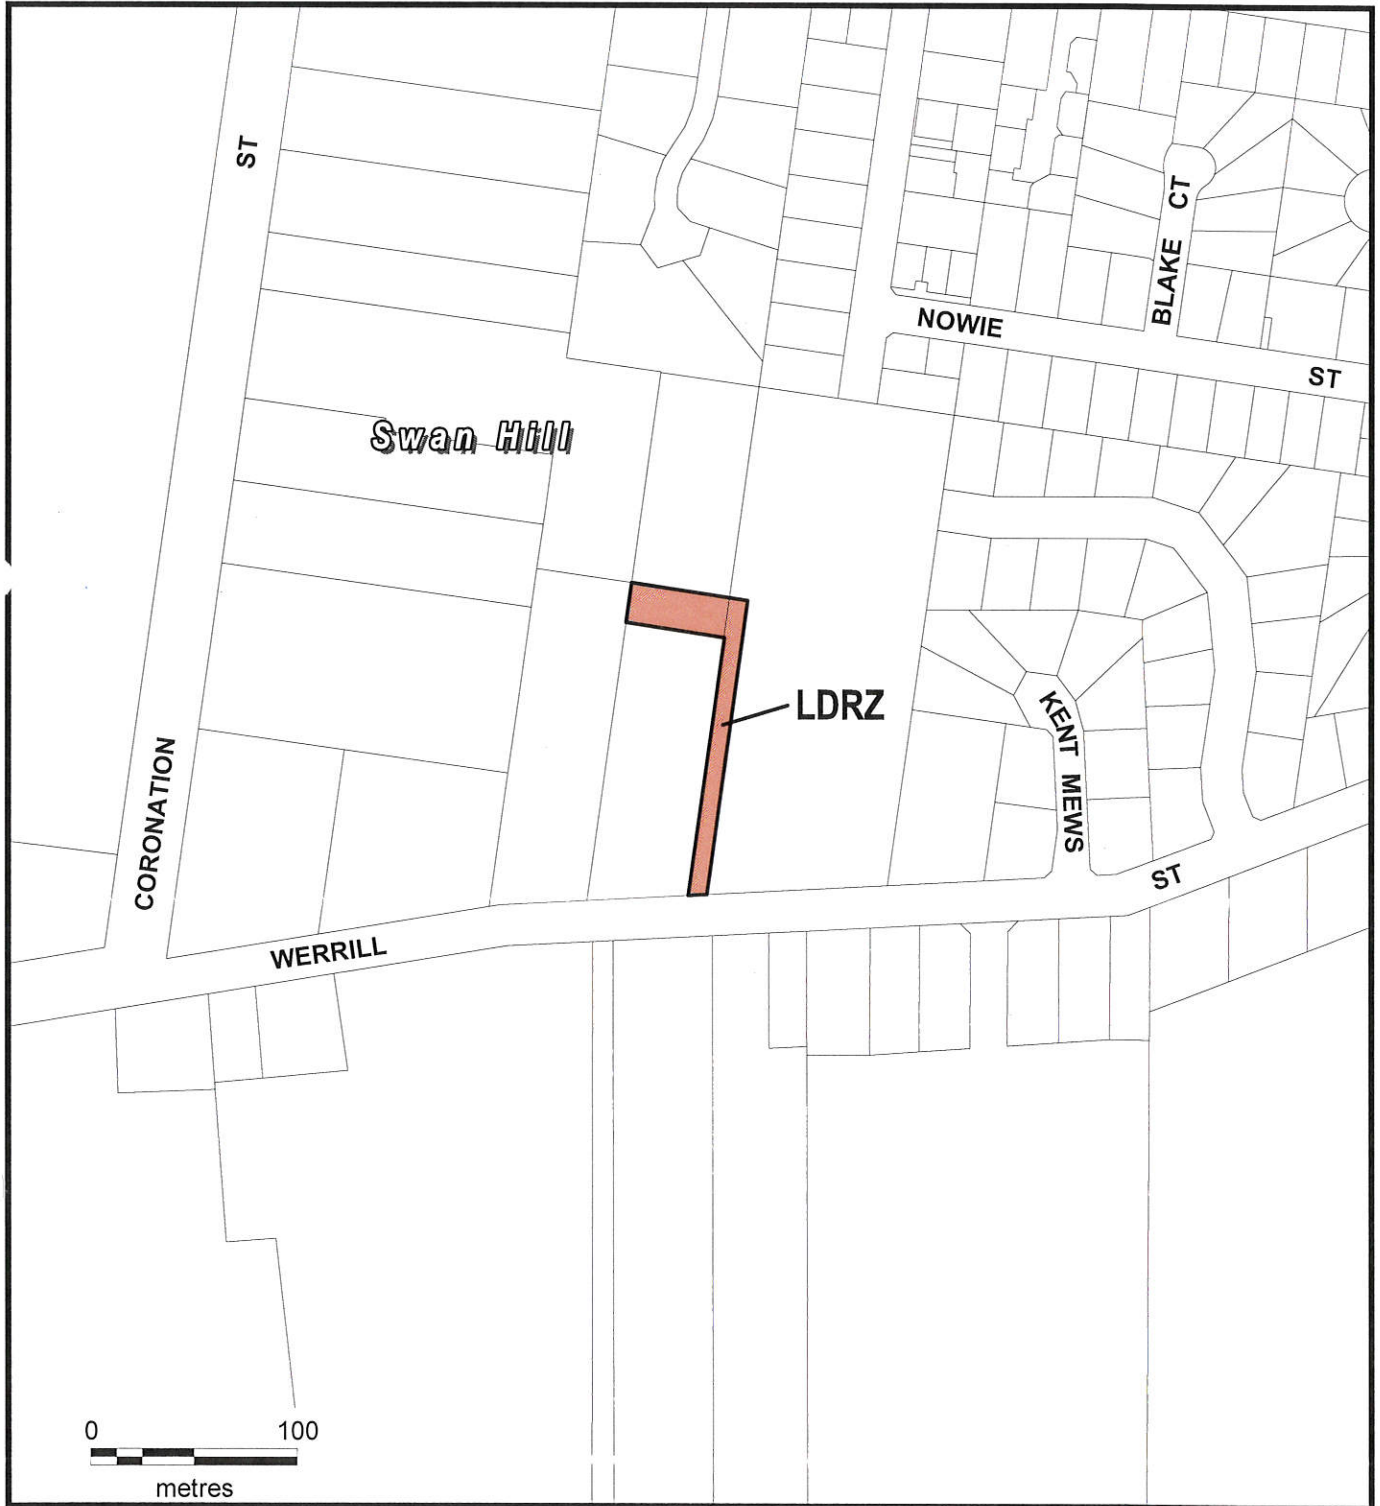

SWAN HILL PLANNING SCHEME LOCAL PROVISION

LEGEND

LDRZ Low Density Residential Zone

Part of Planning Scheme Map 40

AMENDMENT C59

| Planning Mapping Services |
| Amendments Coordination Team |
| Planning & Building Systems |
| Planning, Building & Heritage |